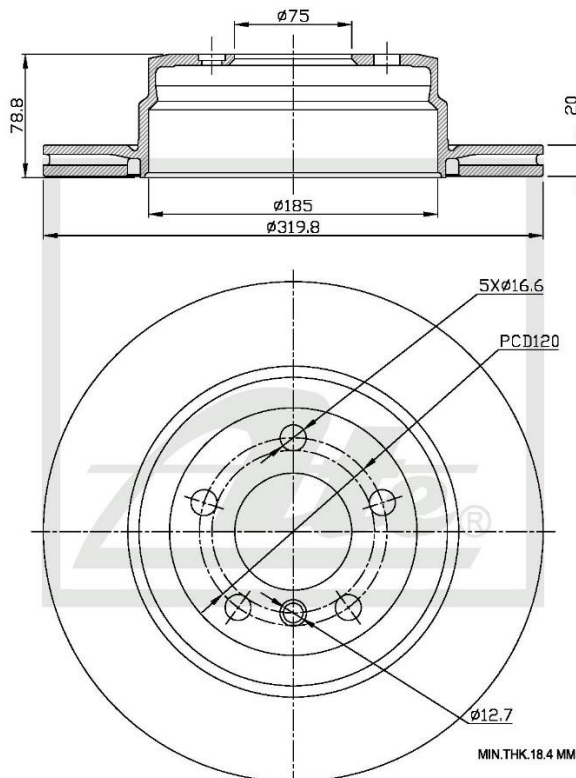

NEW PART NUMBER

Drawing

Details of New Part

Brake Disc – Rear

Product Dimensions

Diameter – 319.8mm

Thickness - 20mm

Height – 78.8mm

PCD - 120mm

Spigot - 75mm

Package Dimensions

Weight – 8500g

L – 379.00mm

W – 348.00mm

H – 97.00mm

Barcode